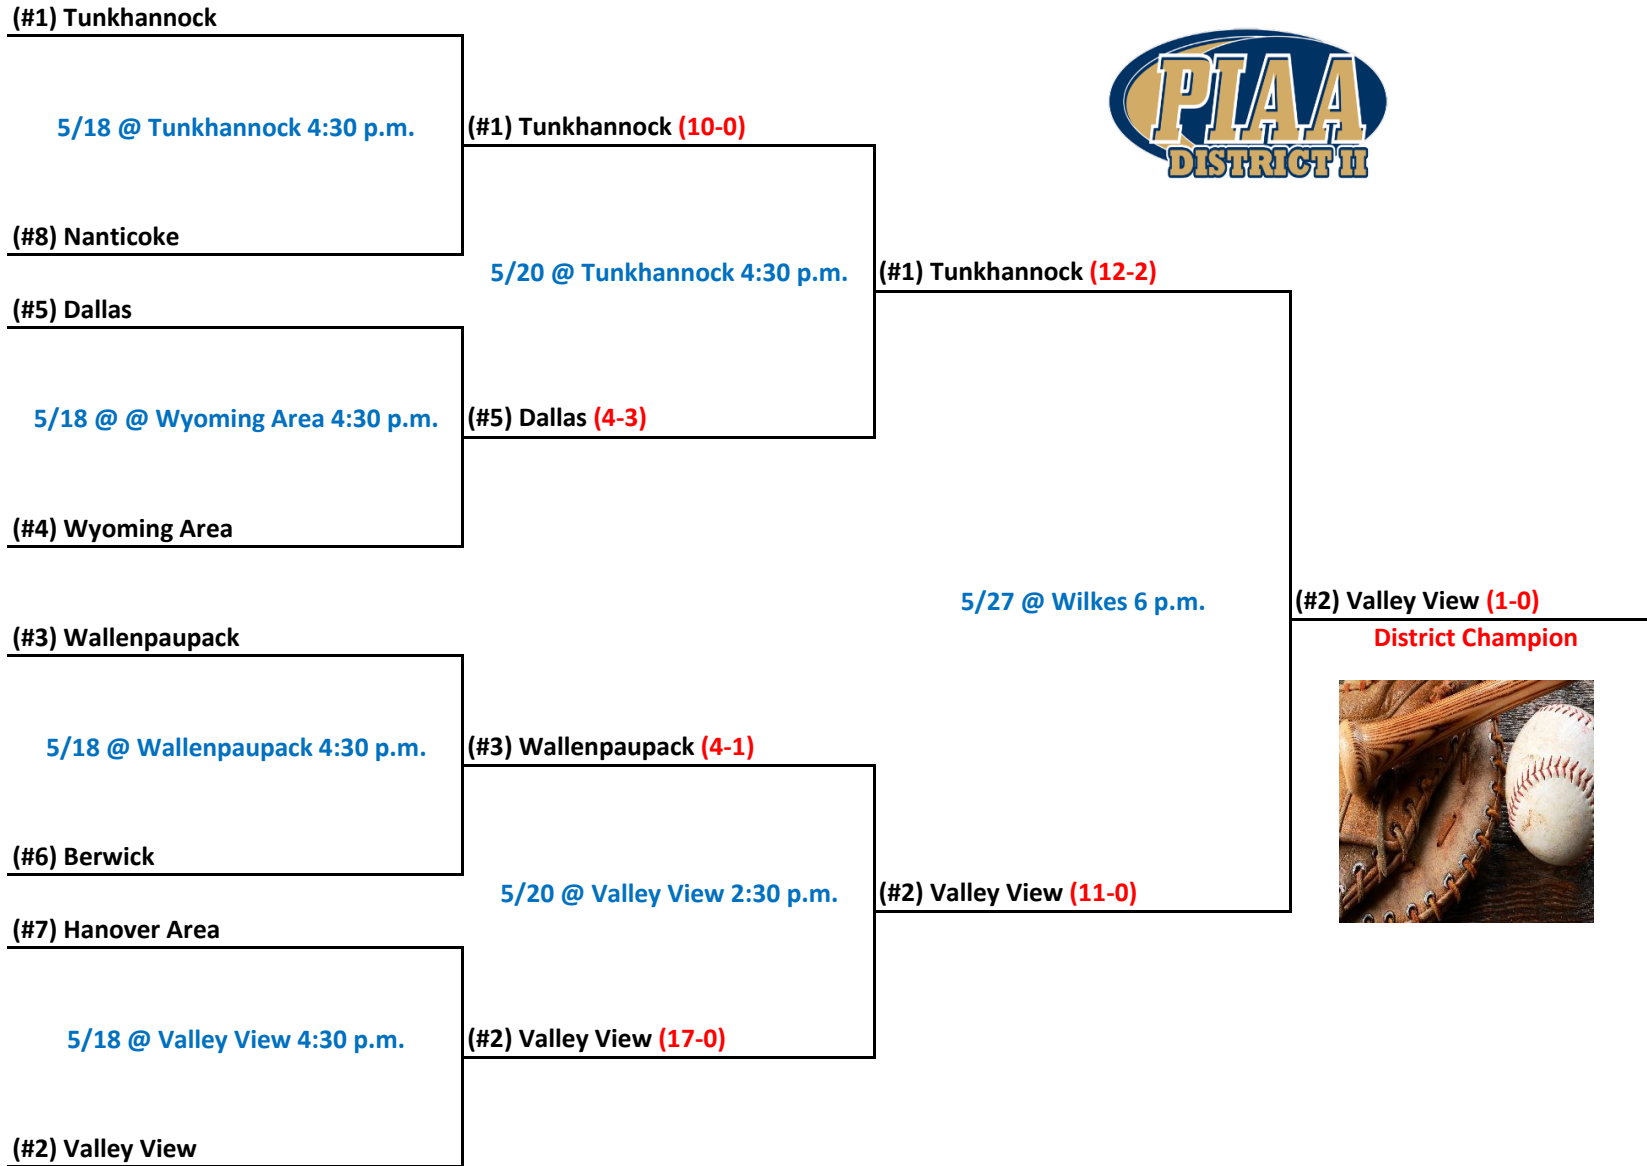

2026 District II Softball AAAA Championship

State Qualifier
 2.1 Valley View (20-3)