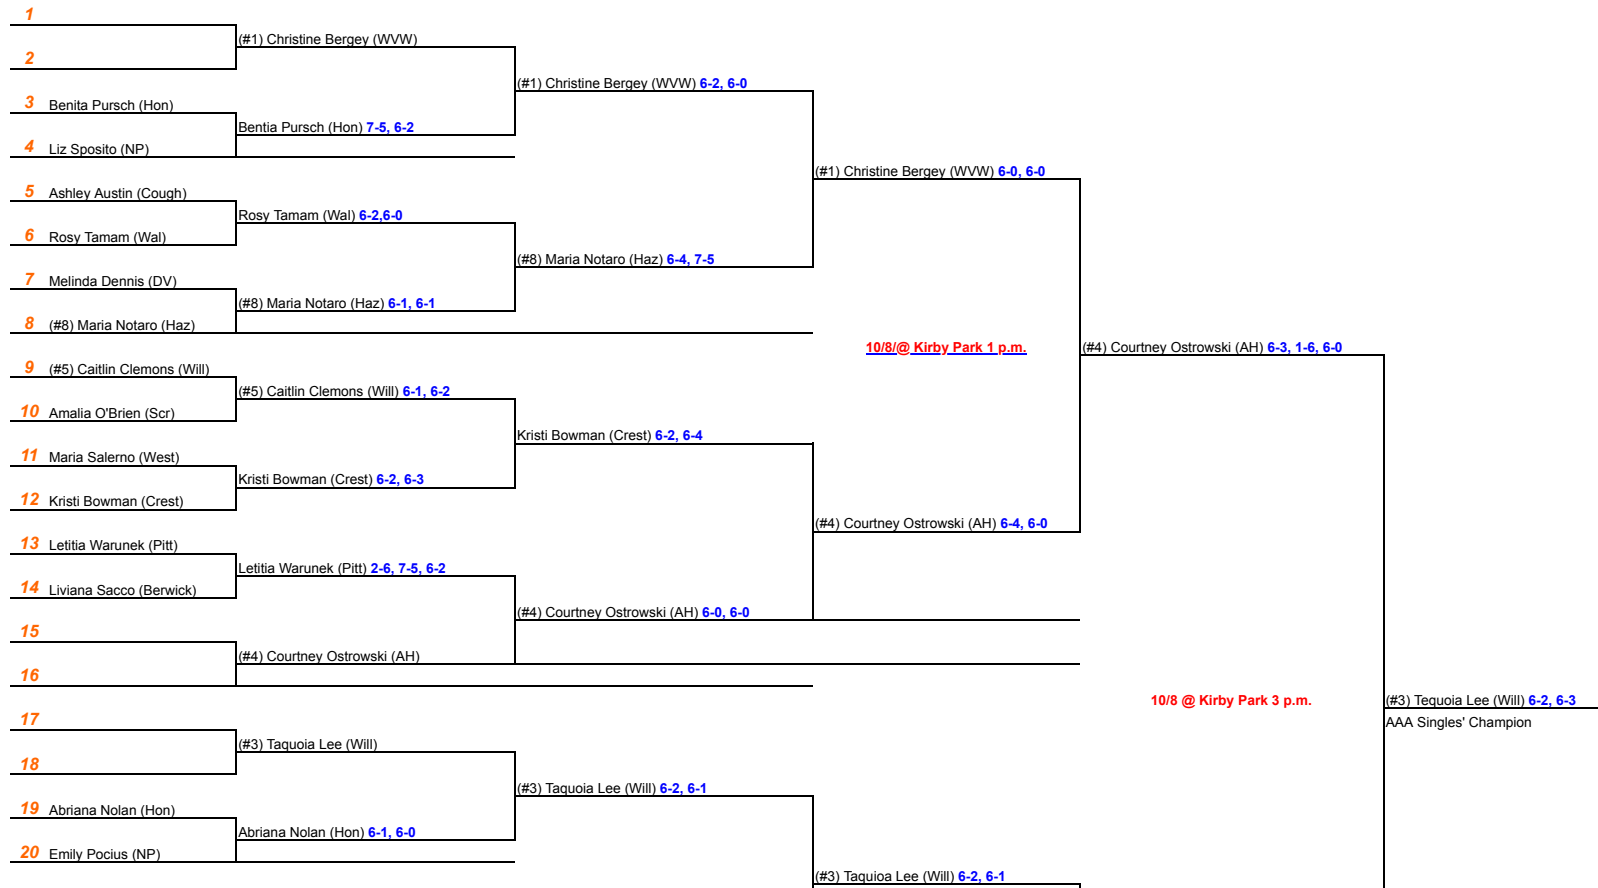

2010 District II Girls' Tennis AAA Singles Results

2010 DISTRICT II TENNIS CHAMPIONSHIPS - CLASS AAA GIRLS SINGLES

21	Kelly Cappello (DV)			
22	Jenna Lutchko (Cough)	Kelly Cappello (DV) 6-3, 6-1		
23	Holly Wagner (West)		Kelly Cappello (DV) 4-6, 6-4, 6-1	
24	(#6) Alexa Abdalla (AH)	(#6) Alexa Abdalla (AH) 6-0, 6-1		
25	Cathy Byrnes (WVW)		10/8 @ Kirby Park 1 p.m.	(#3) Tequoia Lee (Will) 6-2, 6-4
26	(#7) Annette Deutsch (Wal)	(#7) Annette Deutsch (Wal) 6-1, 6-0		
27	Brittany Stanton (Crest)		(#7) Annette Deutsch (Wal) 6-0, 6-0	
28	Nicole Kracum (Haz)	Brittany Stanton (Crest) 6-3, 6-2		
29	Anna Podrasky (Pitt)		(#2) Sara Lynn (Berwick) 6-4, 6-2	
30	Chloe Strickland (Scr)	Anna Podrasky (Pitt) 6-2, 6-1		
31			(#2) Sara Lynn (Berwick) 6-0, 6-4	
32		(#2) Sara Lynn (Berwick)		

Last Updated Friday, October 08 2010 @ 08:21 pm EDT; 3,620 Hits